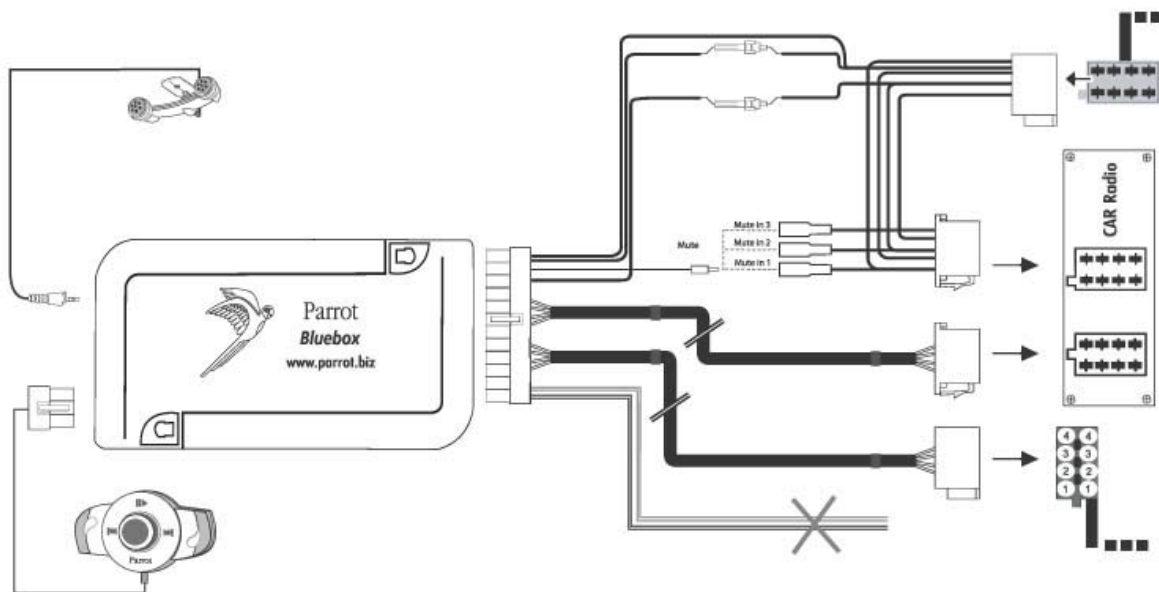

Wiring for Lotus

ISO connection on radio

Car's models :

Elan : > 1989

Elise : > 1987

Esprite : > 1987

Exige

Europa S

Mounting Procedure for Parrot MK6000

Same mounting procedure for CK3400 Ls GPS

Parrot MK6000 connections

P1	Pin		Color	Function
	1		Purple Black	Rear Right Speaker -
	2		Grey black	Front Right Speaker -
	3		White black	Front Left Speaker -
	4		Green black	Rear Left Speaker -
	5		Green black	Rear Left Radio Speaker -
	6		White black	Front Left Radio Speaker -
	7		Grey black	Front right Radio Speaker +
	8		Purple Black	Rear Right Radio Speaker +
	9		Red	Line in 1P
	10		White	Line in 2P
	11		Yellow	Mute
	12		Black	Ground
	13		Purple	Rear Right Speaker -
	14		Grey	Front Right Speaker -
	15		White	Front Left Speaker -
	16		Green	Rear Left Speaker -
	17		Green	Rear Left Radio Speaker +
	18		White	Front Left Radio Speaker +
	19		Grey	Front right Radio Speaker +
	20		Purple	Rear Right Radio Speaker +
	21			Line in 1M
	22			Line in 2M
	23			12V Key (Fuse)
24			12 V (Fuse)	

Power connectors

Pin Number		Couleur	Description
1		White	Mute In 1
2		Yellow	Mute In 2
3		Blue	Mute In 3
4		Orange	+ 12V Memory
5		Green	
6		Brown	
7		Red	+ 12 V Permanent
8		Black	Masse

Audio connectors

Pin Number		Couleur	Description
1		Grey	Rear right speaker +
2		White	Rear right speaker -
3		Blue	Front right speaker +
4		Green	Front right speaker -
5		Red	Front left speaker +
6		Orange	Front left speaker -
7		Bronw	Rear left speaker +
8		Black	Rear left speaker -