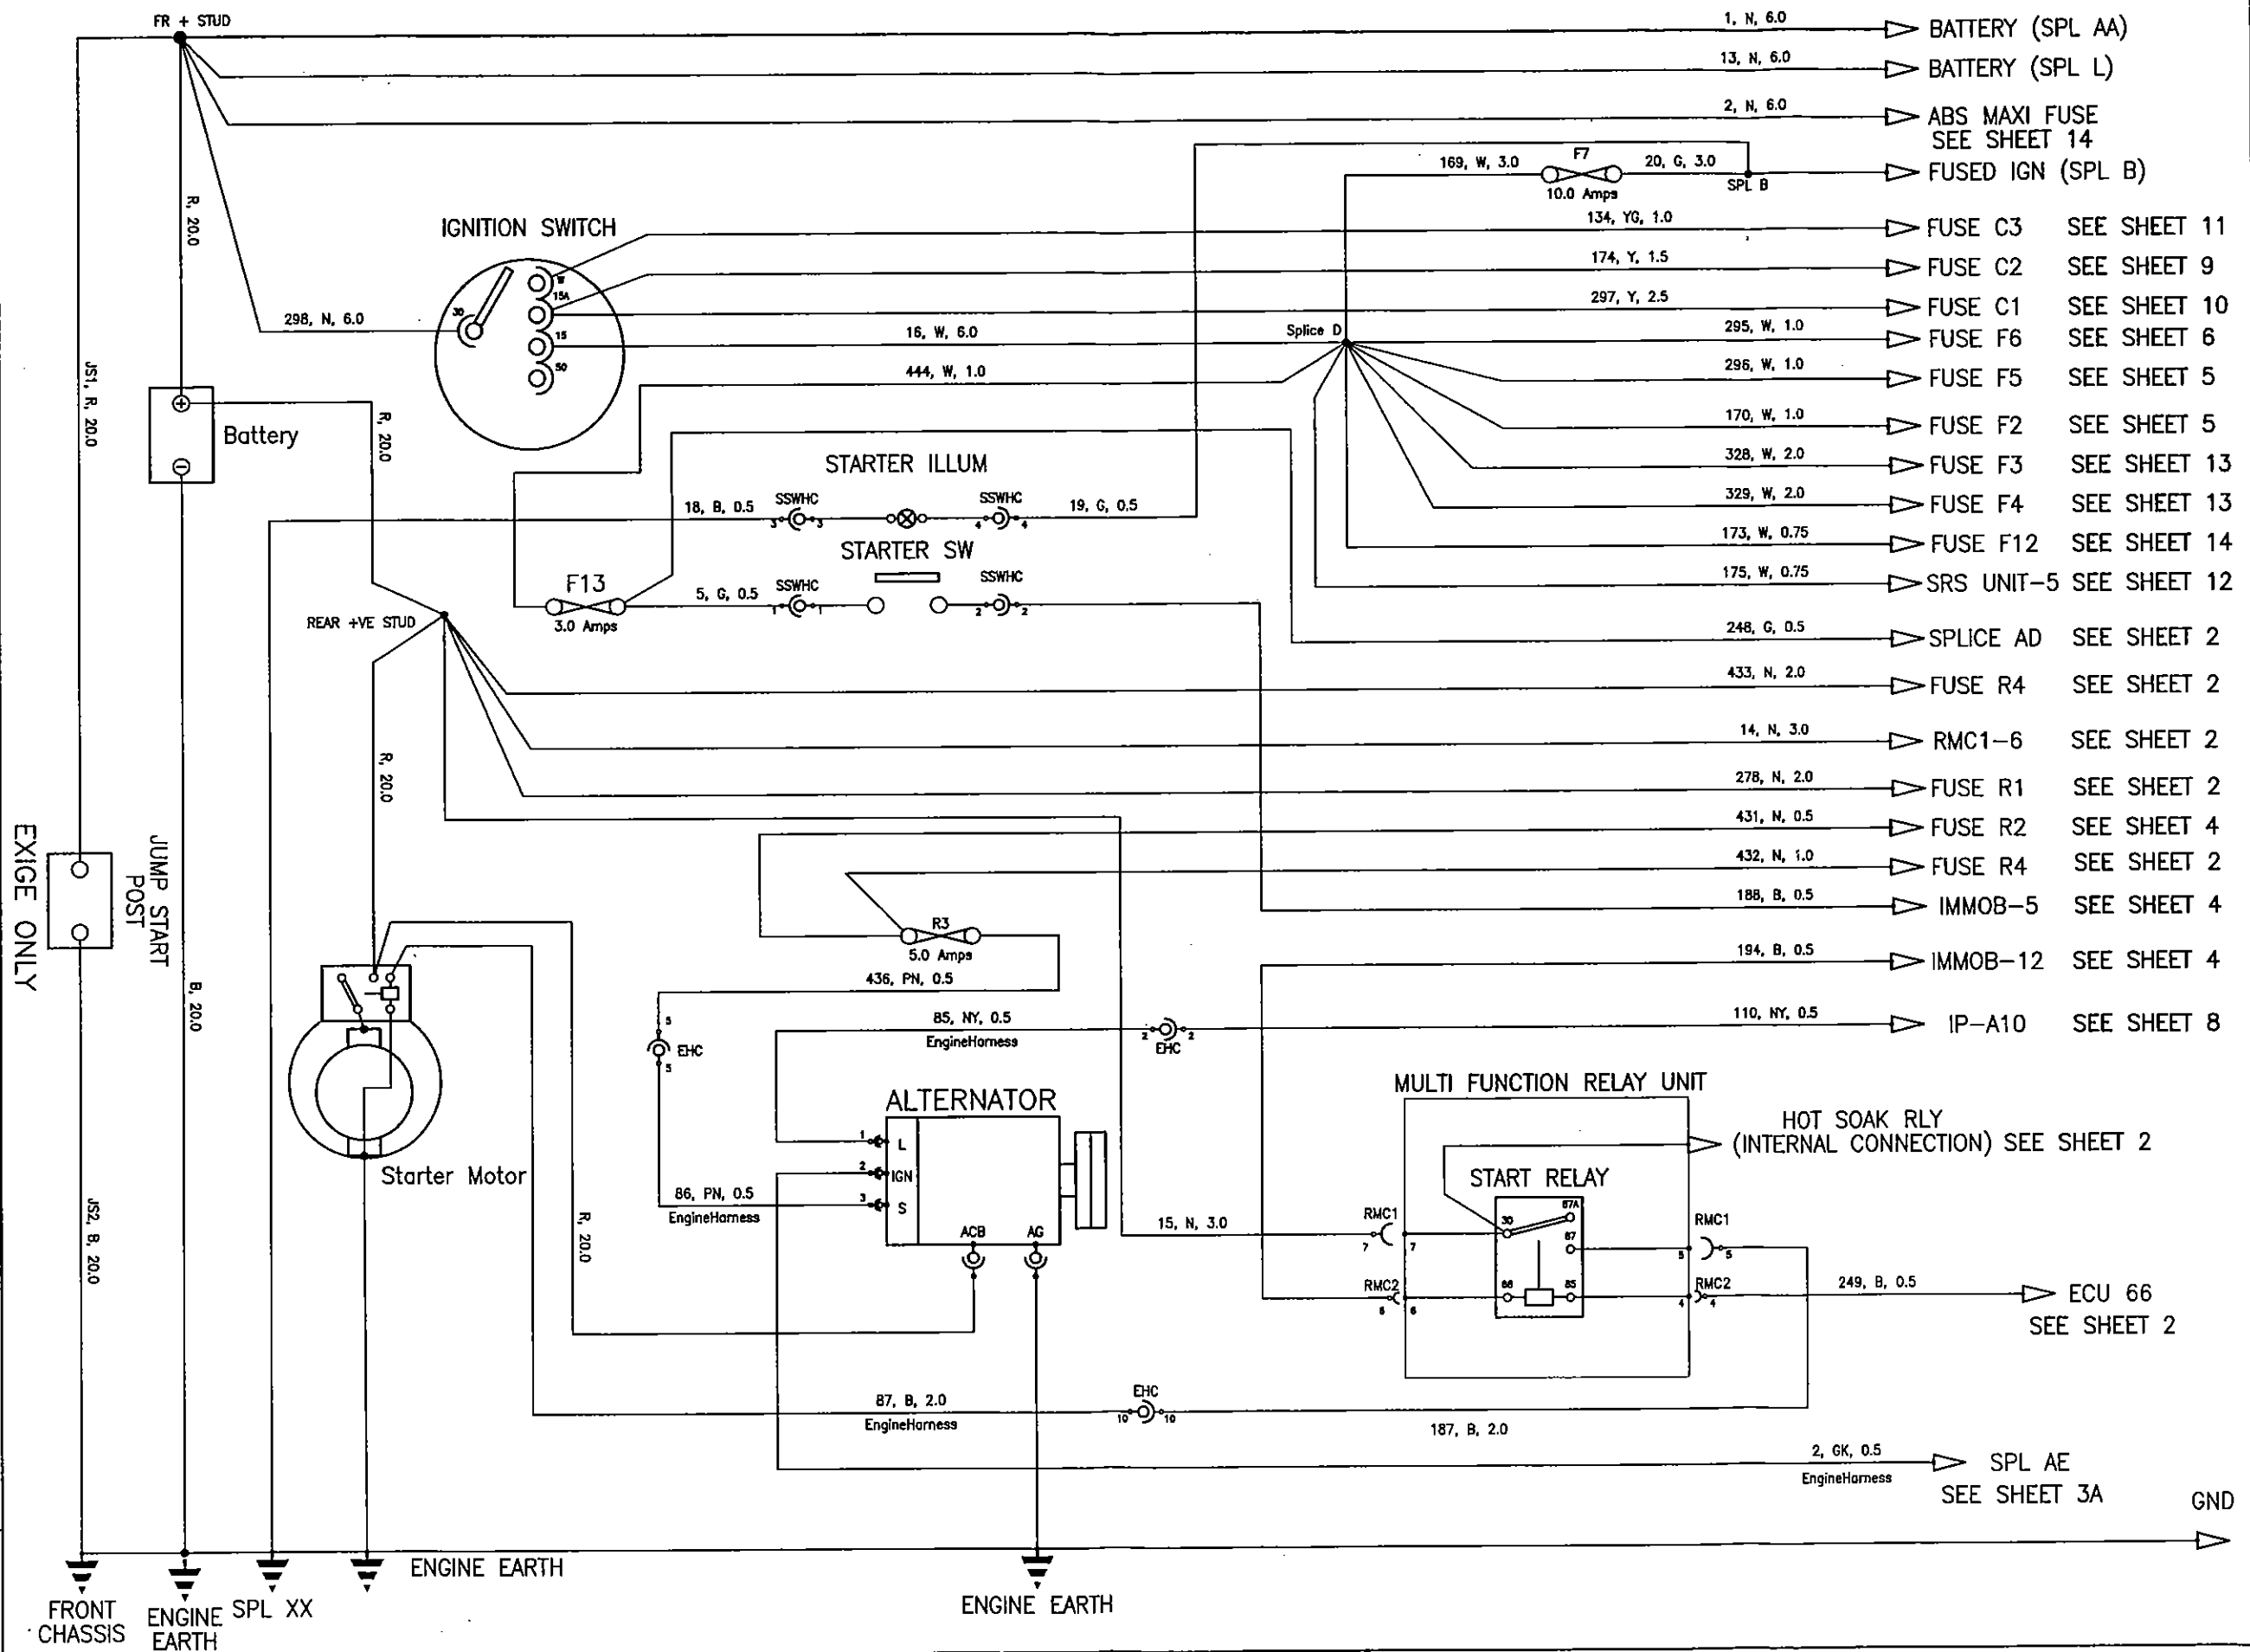

Start Alternator & Ignition

ELISE NORTH AMERICA 05MY

SHEET 1