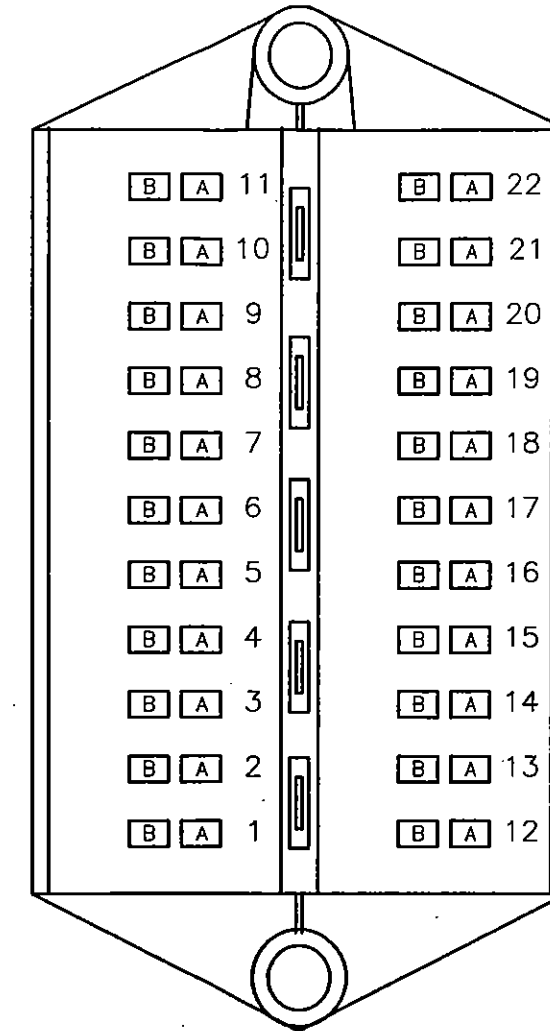

FRONT FUSEBOX