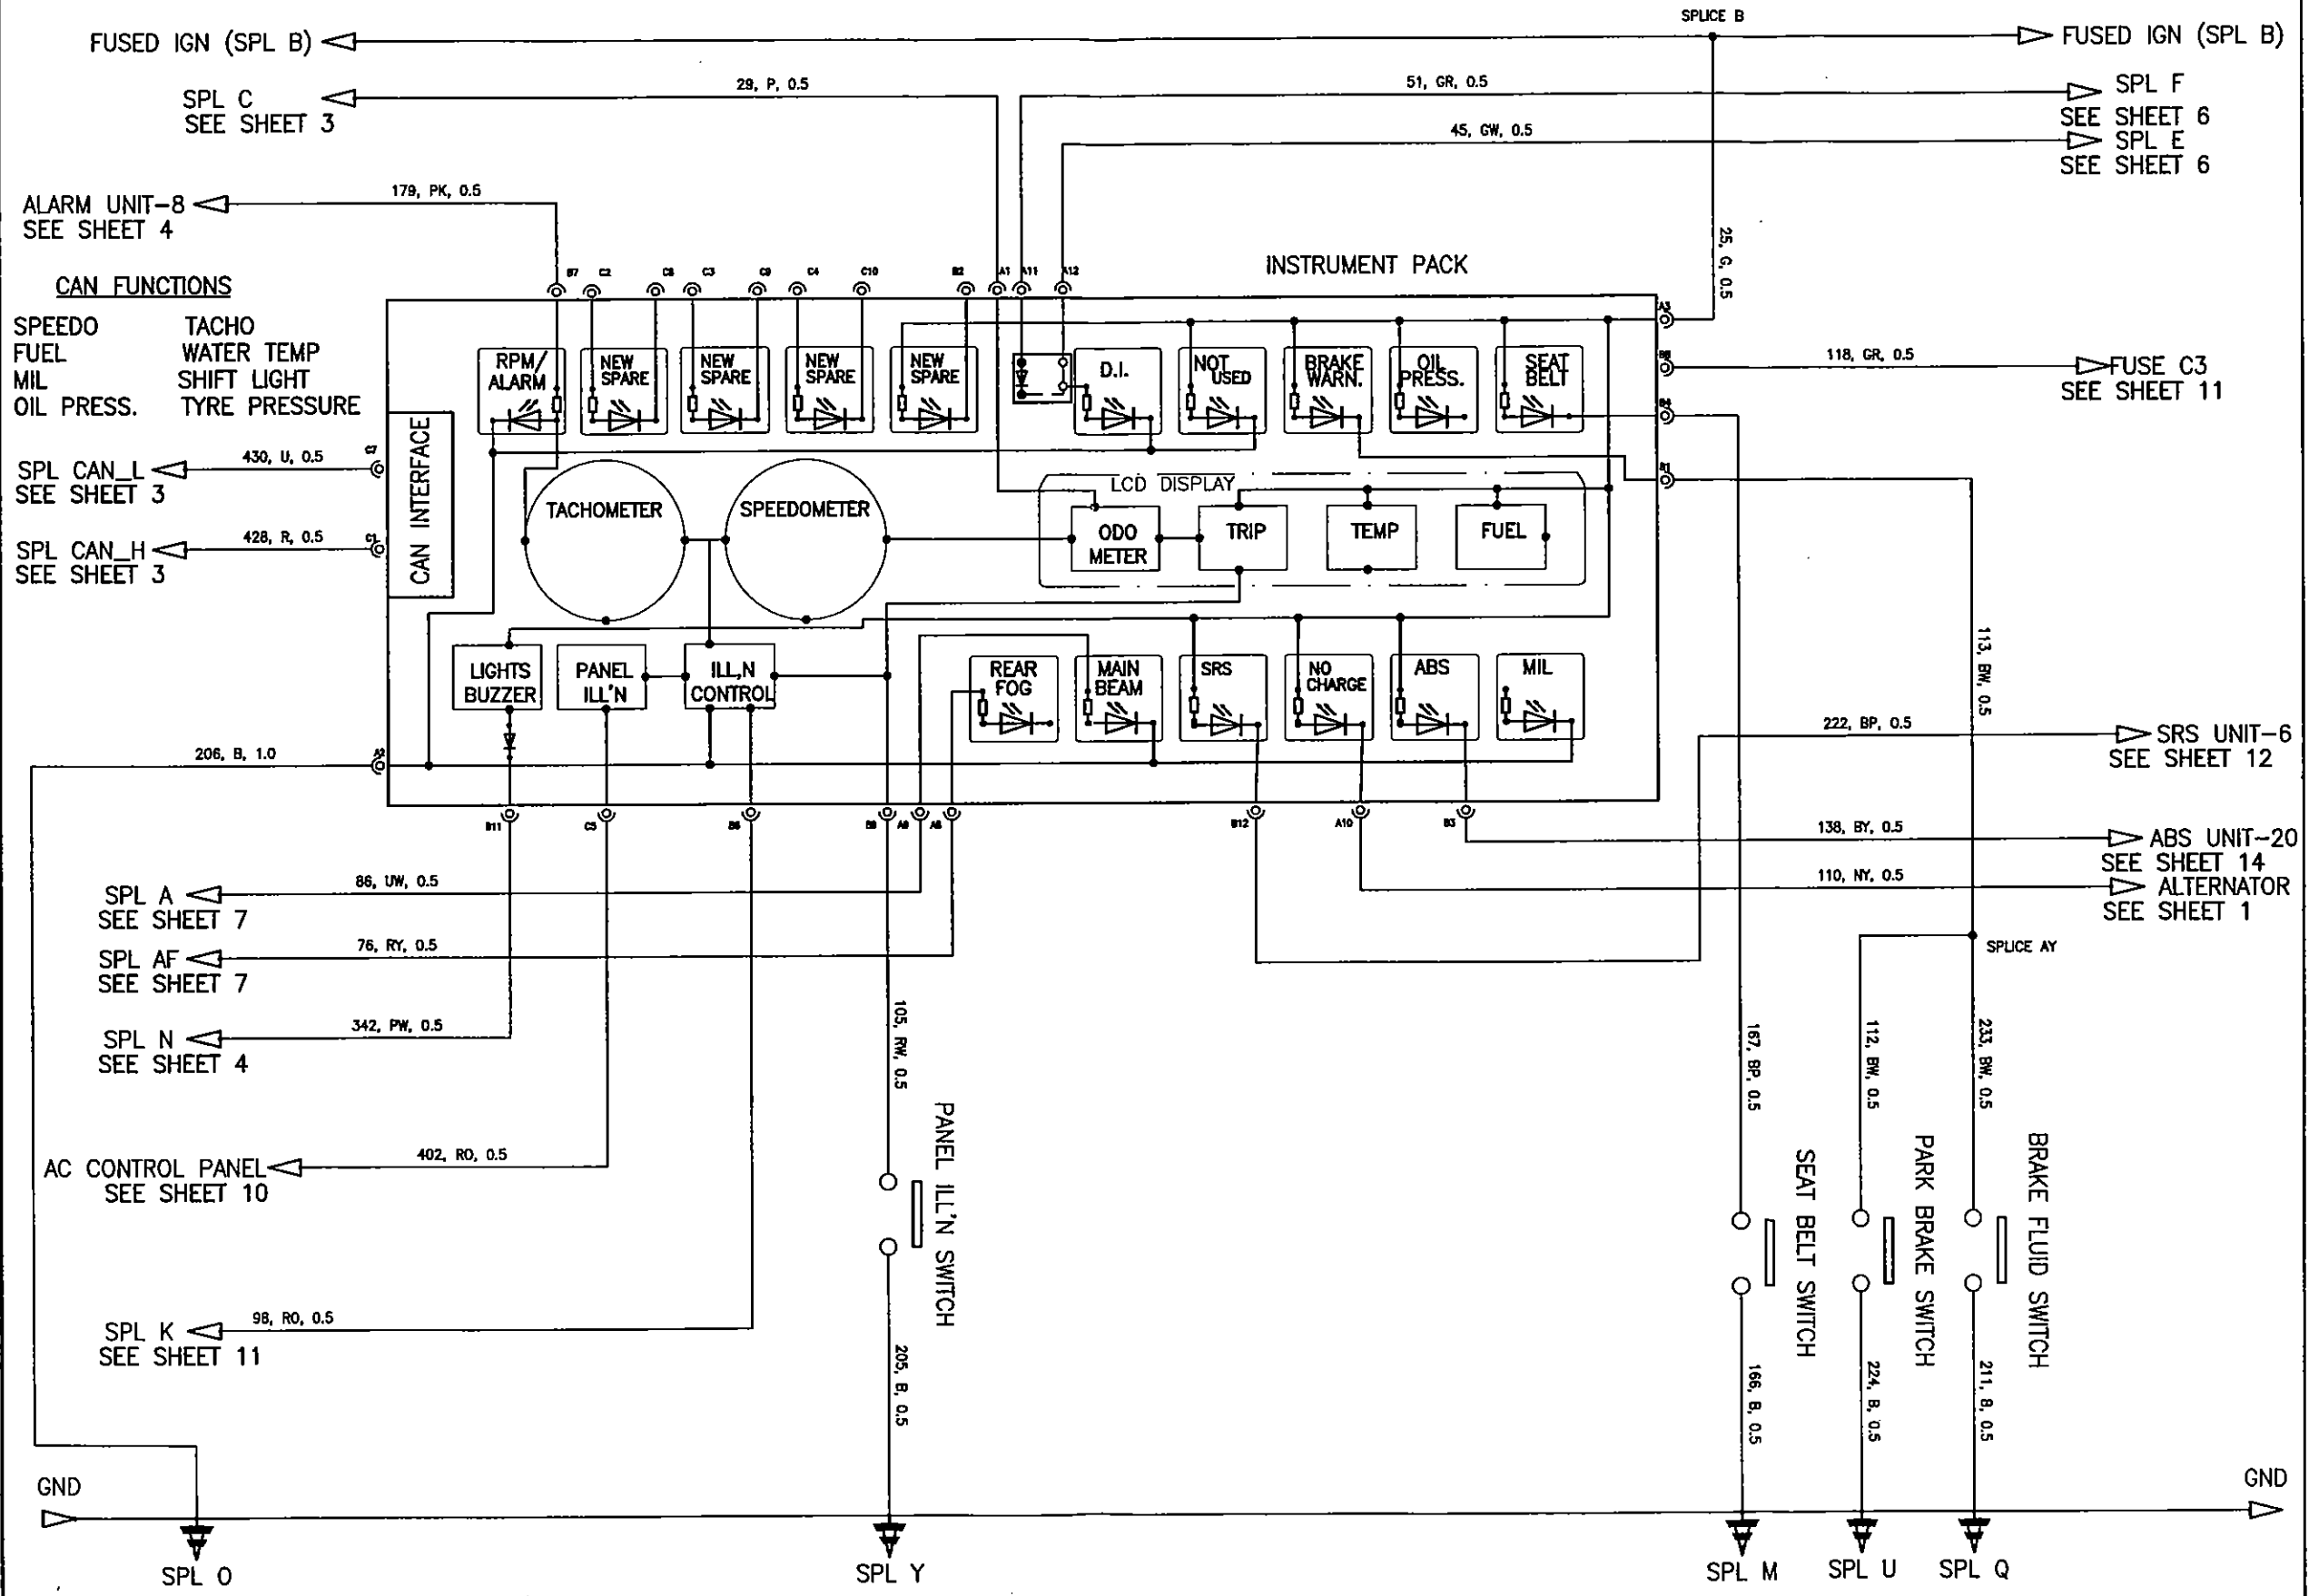

SHEET 5

ISSUE: 3

DATE: 23/03/04

D.I. & HAZARD WARNING LIGHTS

ELISE NORTH AMERICA 05MY

ISSUE 3
DATE: 23/03/04

WIPER AND WASHER

ELISE NORTH AMERICA 05MY