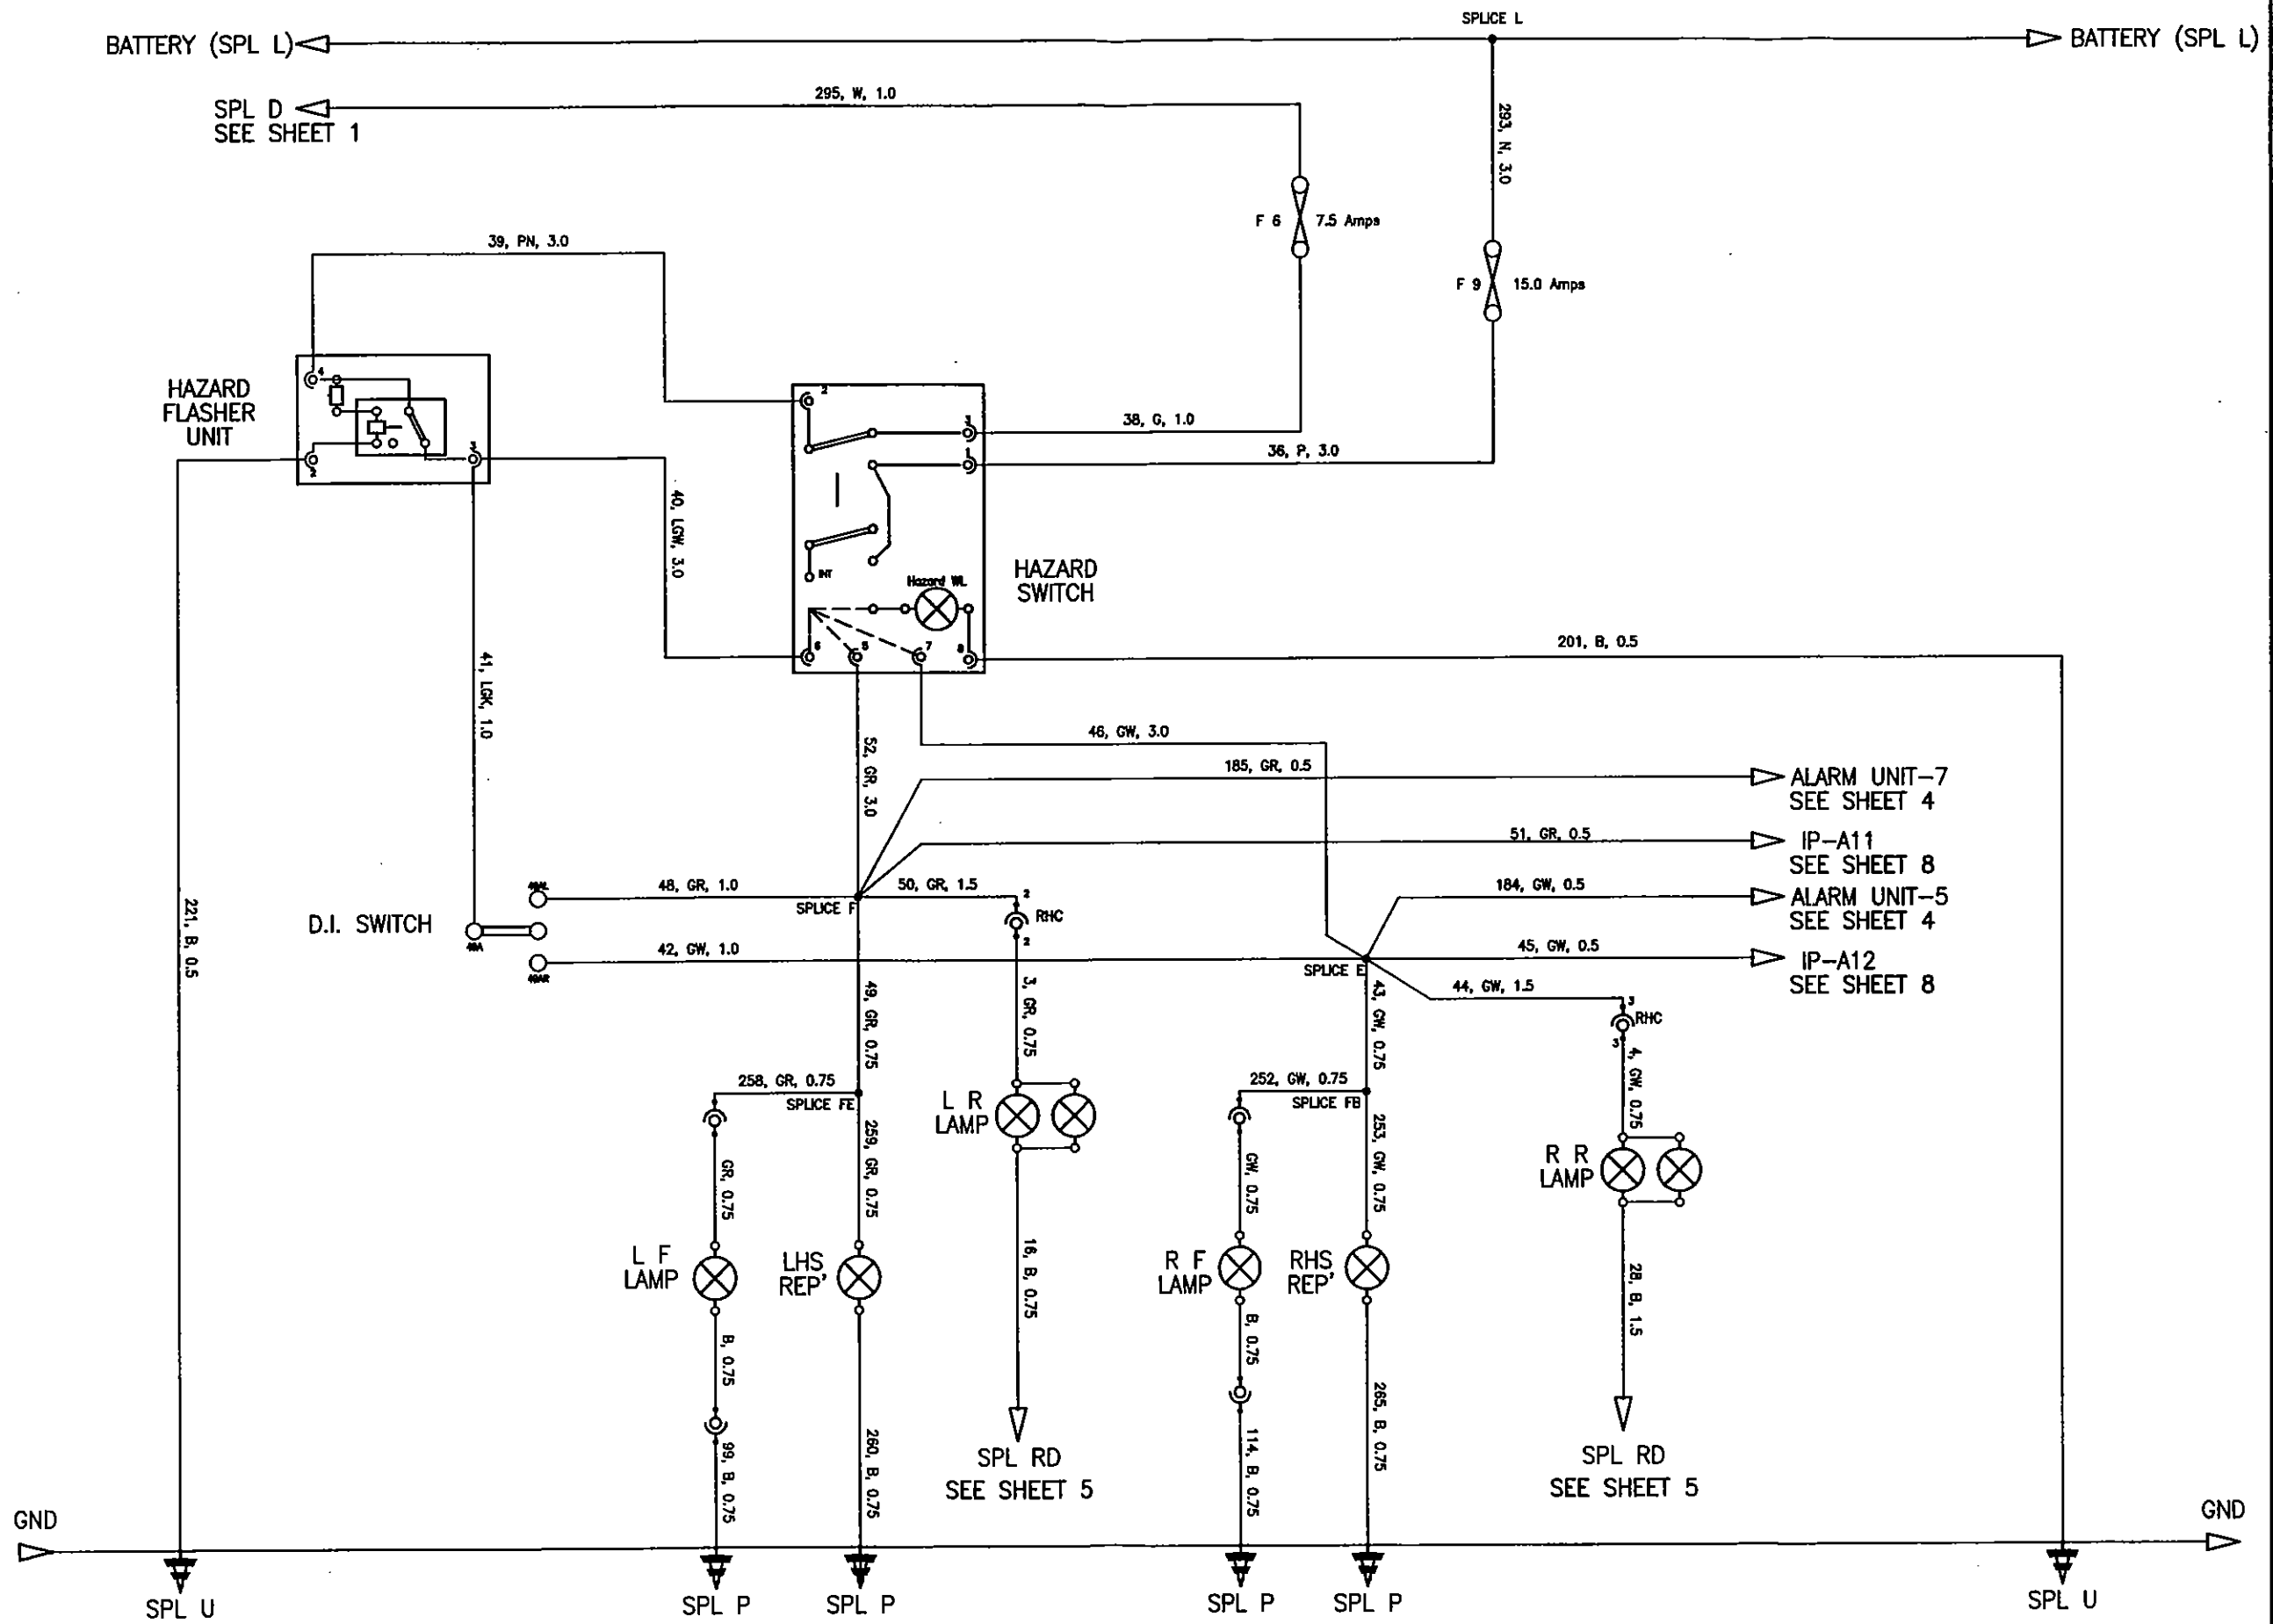

SHEET 5

ISSUE: 3

DATE: 23/03/04

D.I. & HAZARD WARNING LIGHTS

ELISE NORTH AMERICA 05MY

ISSUE 3
DATE: 23/03/04

WIPER AND WASHER

ELISE NORTH AMERICA 05MY