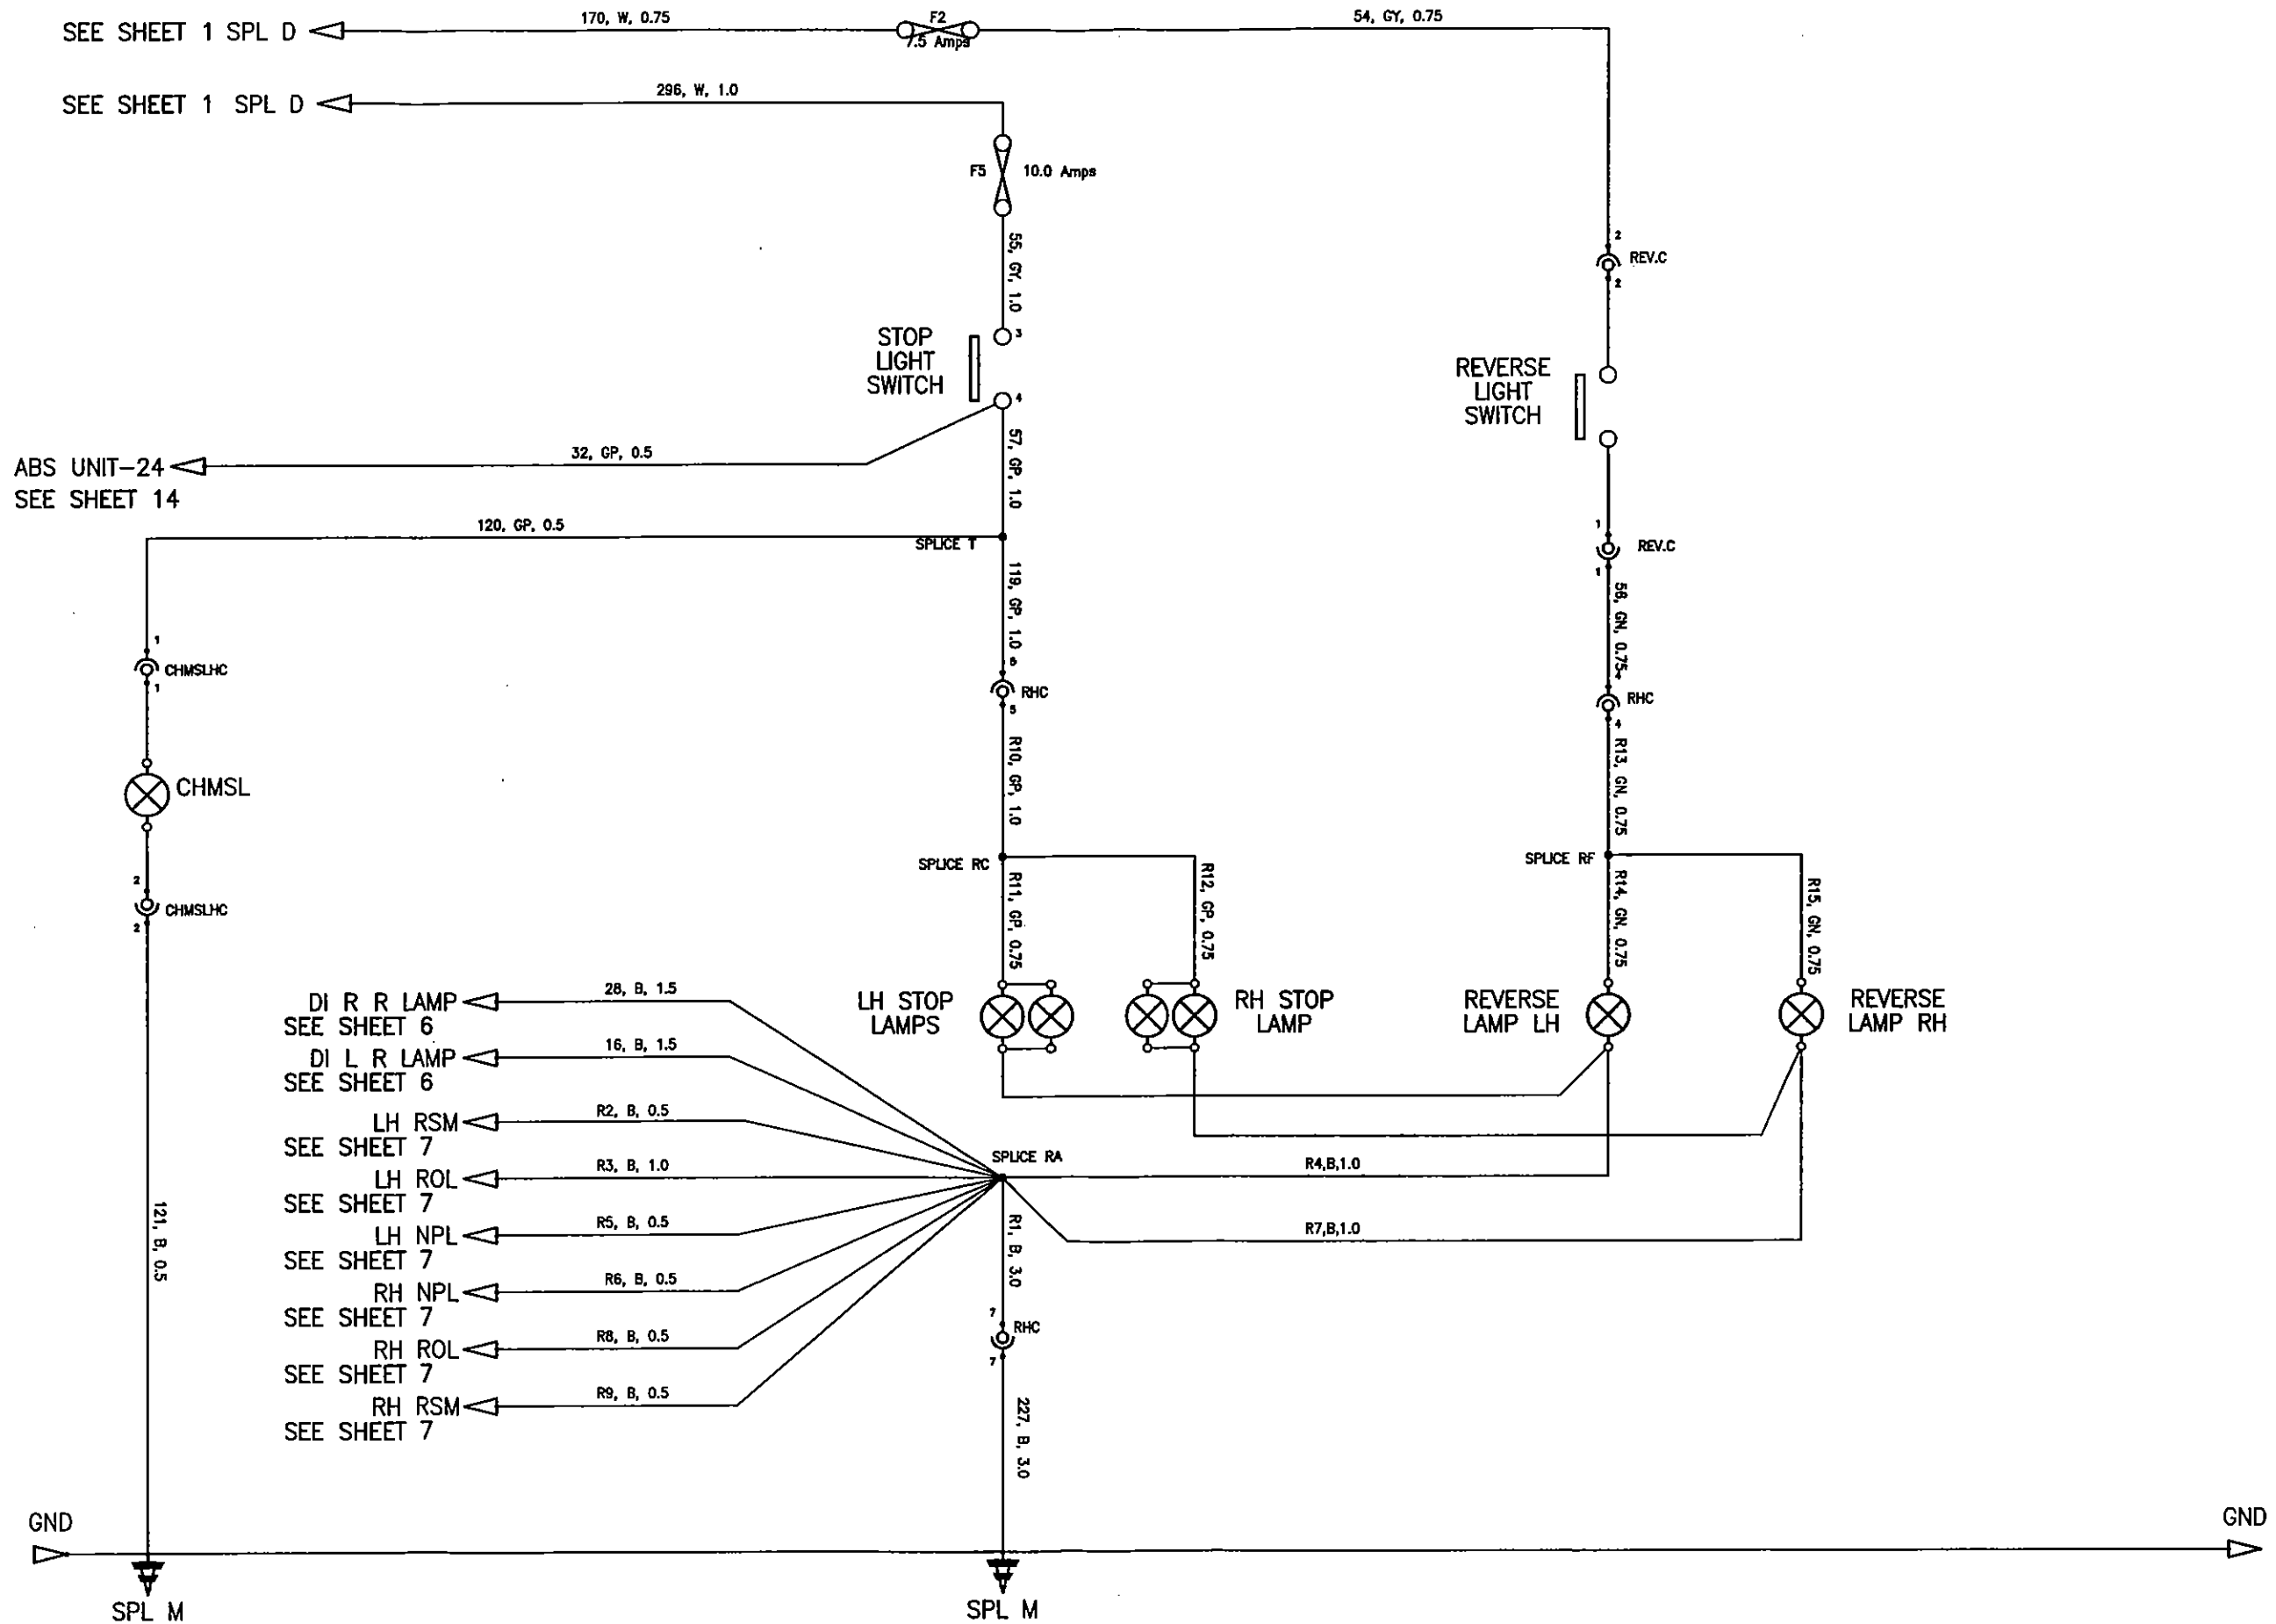

SHEET 5

ISSUE: 3

DATE: 23/03/04

D.I. & HAZARD WARNING LIGHTS

ELISE NORTH AMERICA 05MY

ISSUE 3
DATE: 23/03/04

WIPER AND WASHER

ELISE NORTH AMERICA 05MY