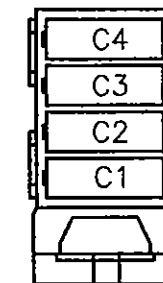

CABIN FUSES