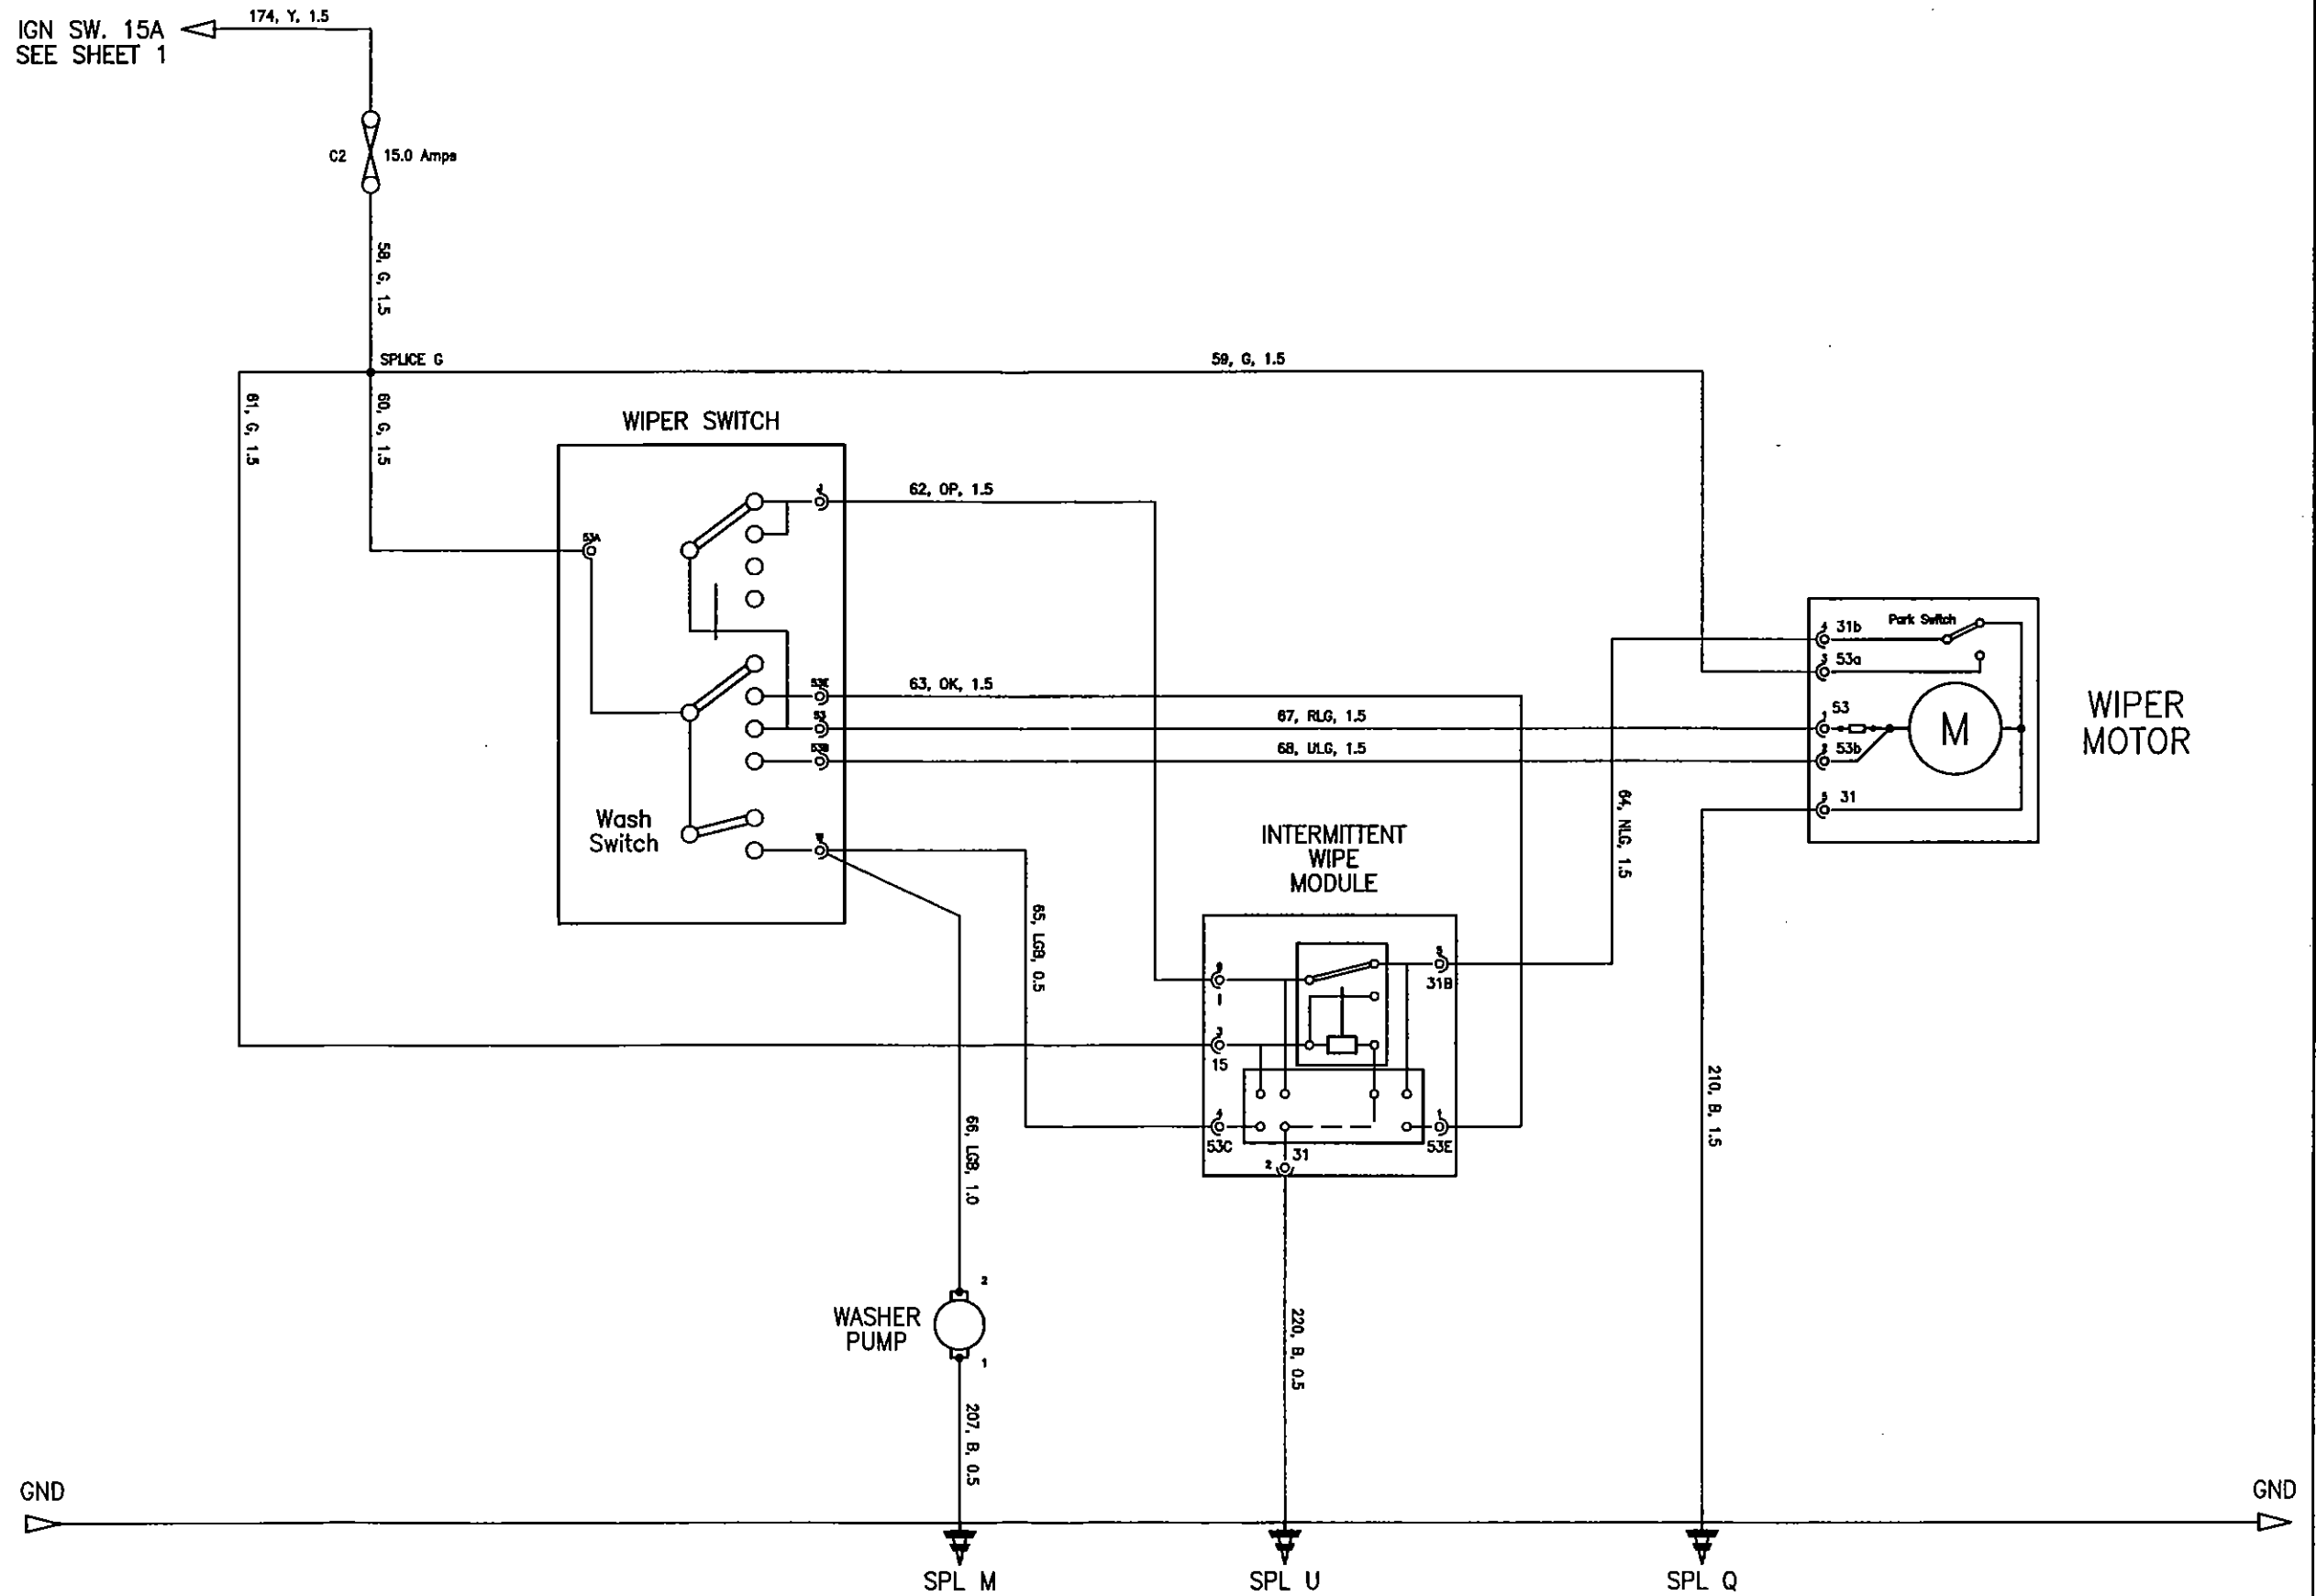

WIPER AND WASHER

ELISE NORTH AMERICA 05MY

SHEET 9

ISSUE: 3

DATE: 23/03/04