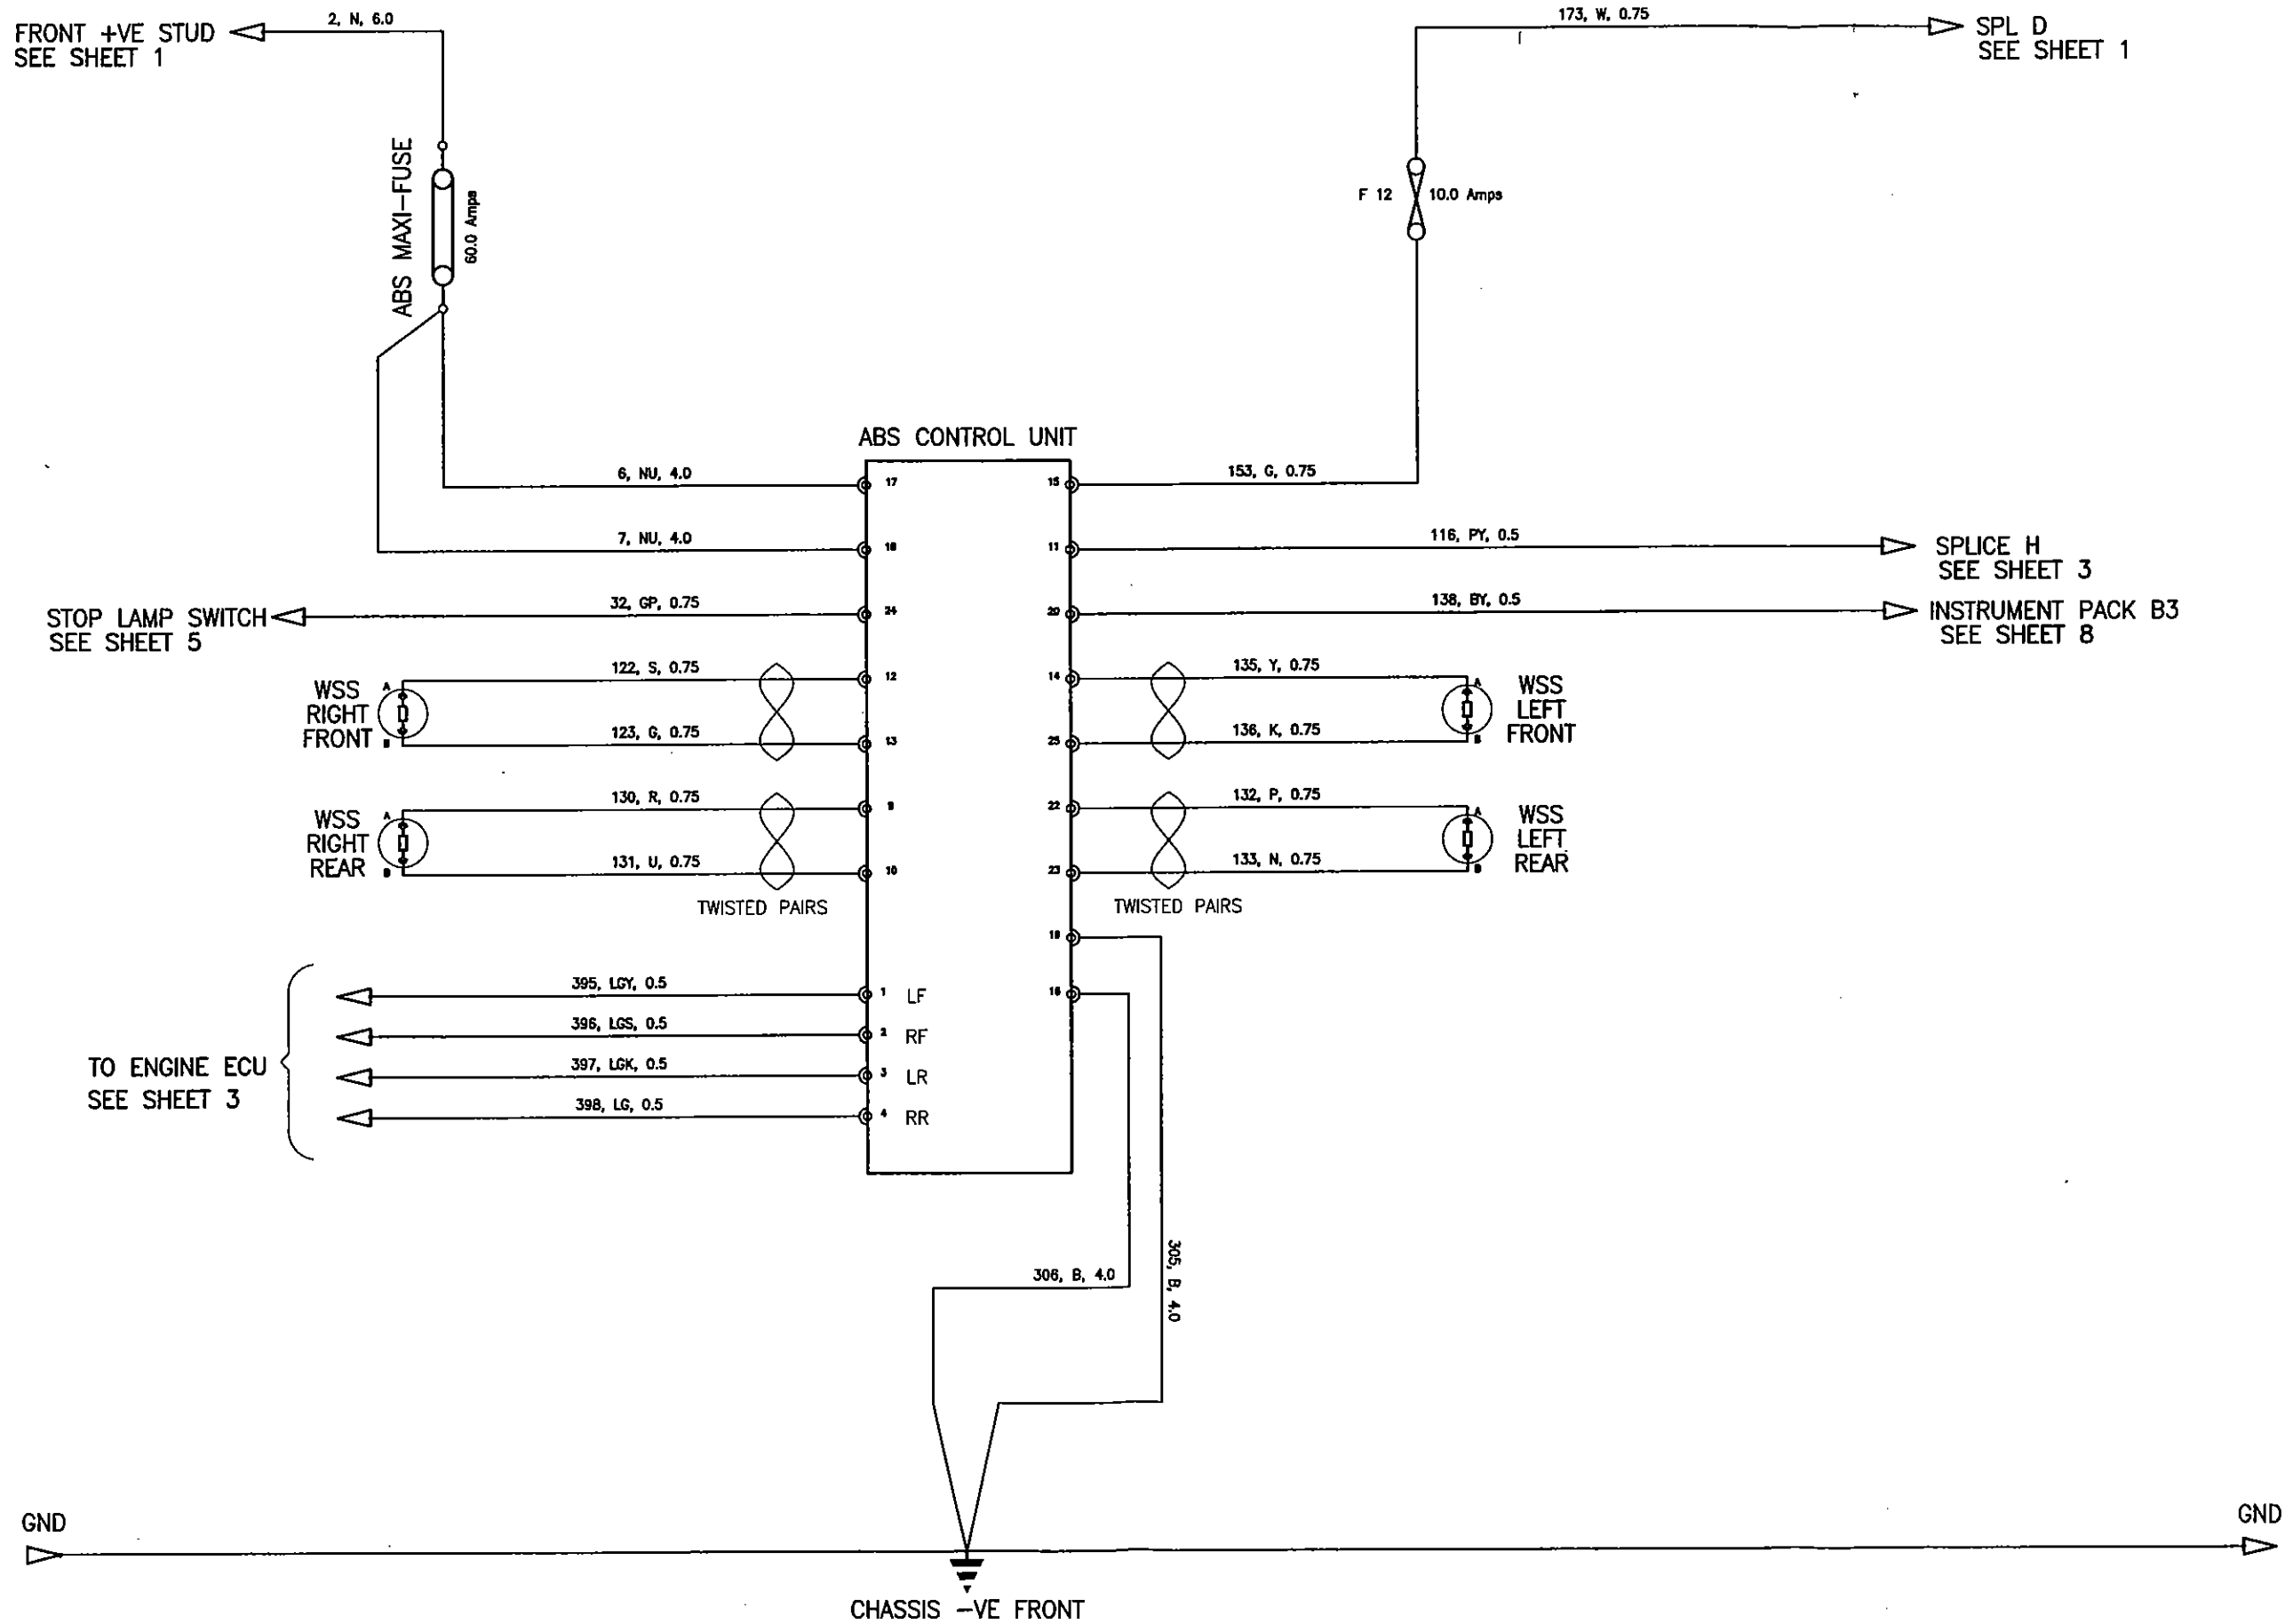

ABS

ELISE NORTH AMERICA 05MY

SHEET 14