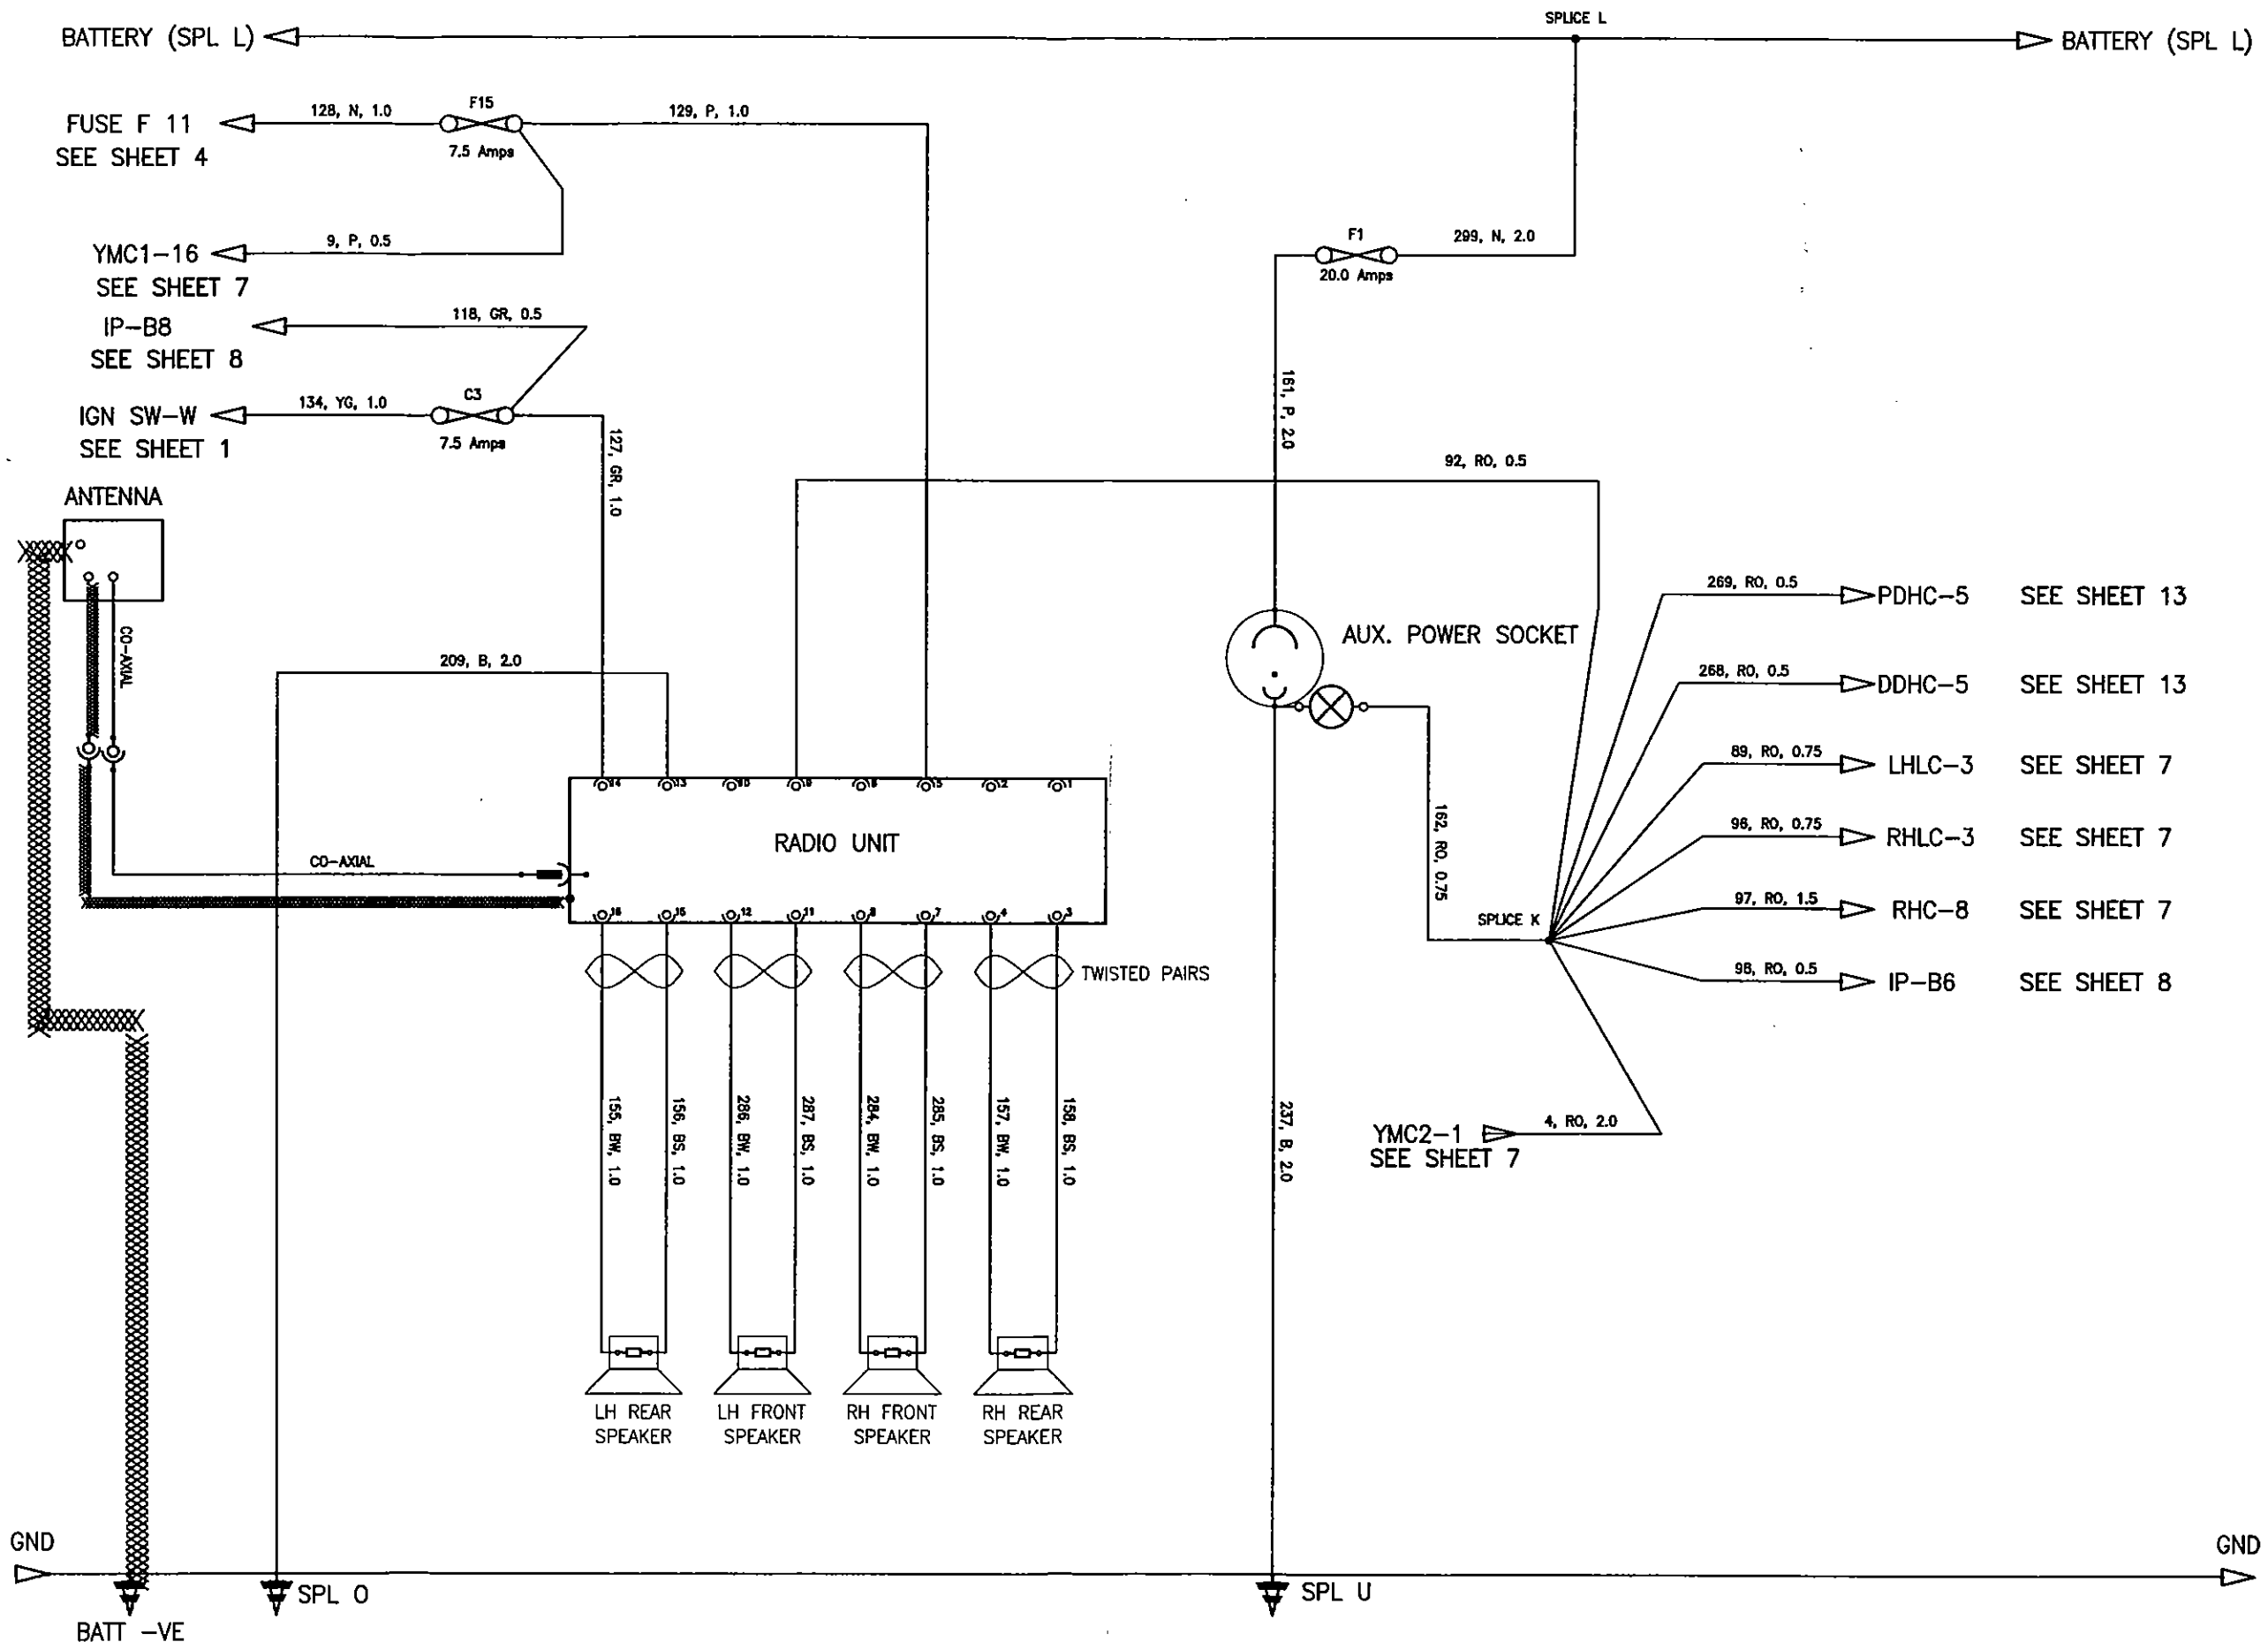

RADIO & AUX. POWER SOCKET

ELISE NORTH AMERICA 05MY

SHEET 11