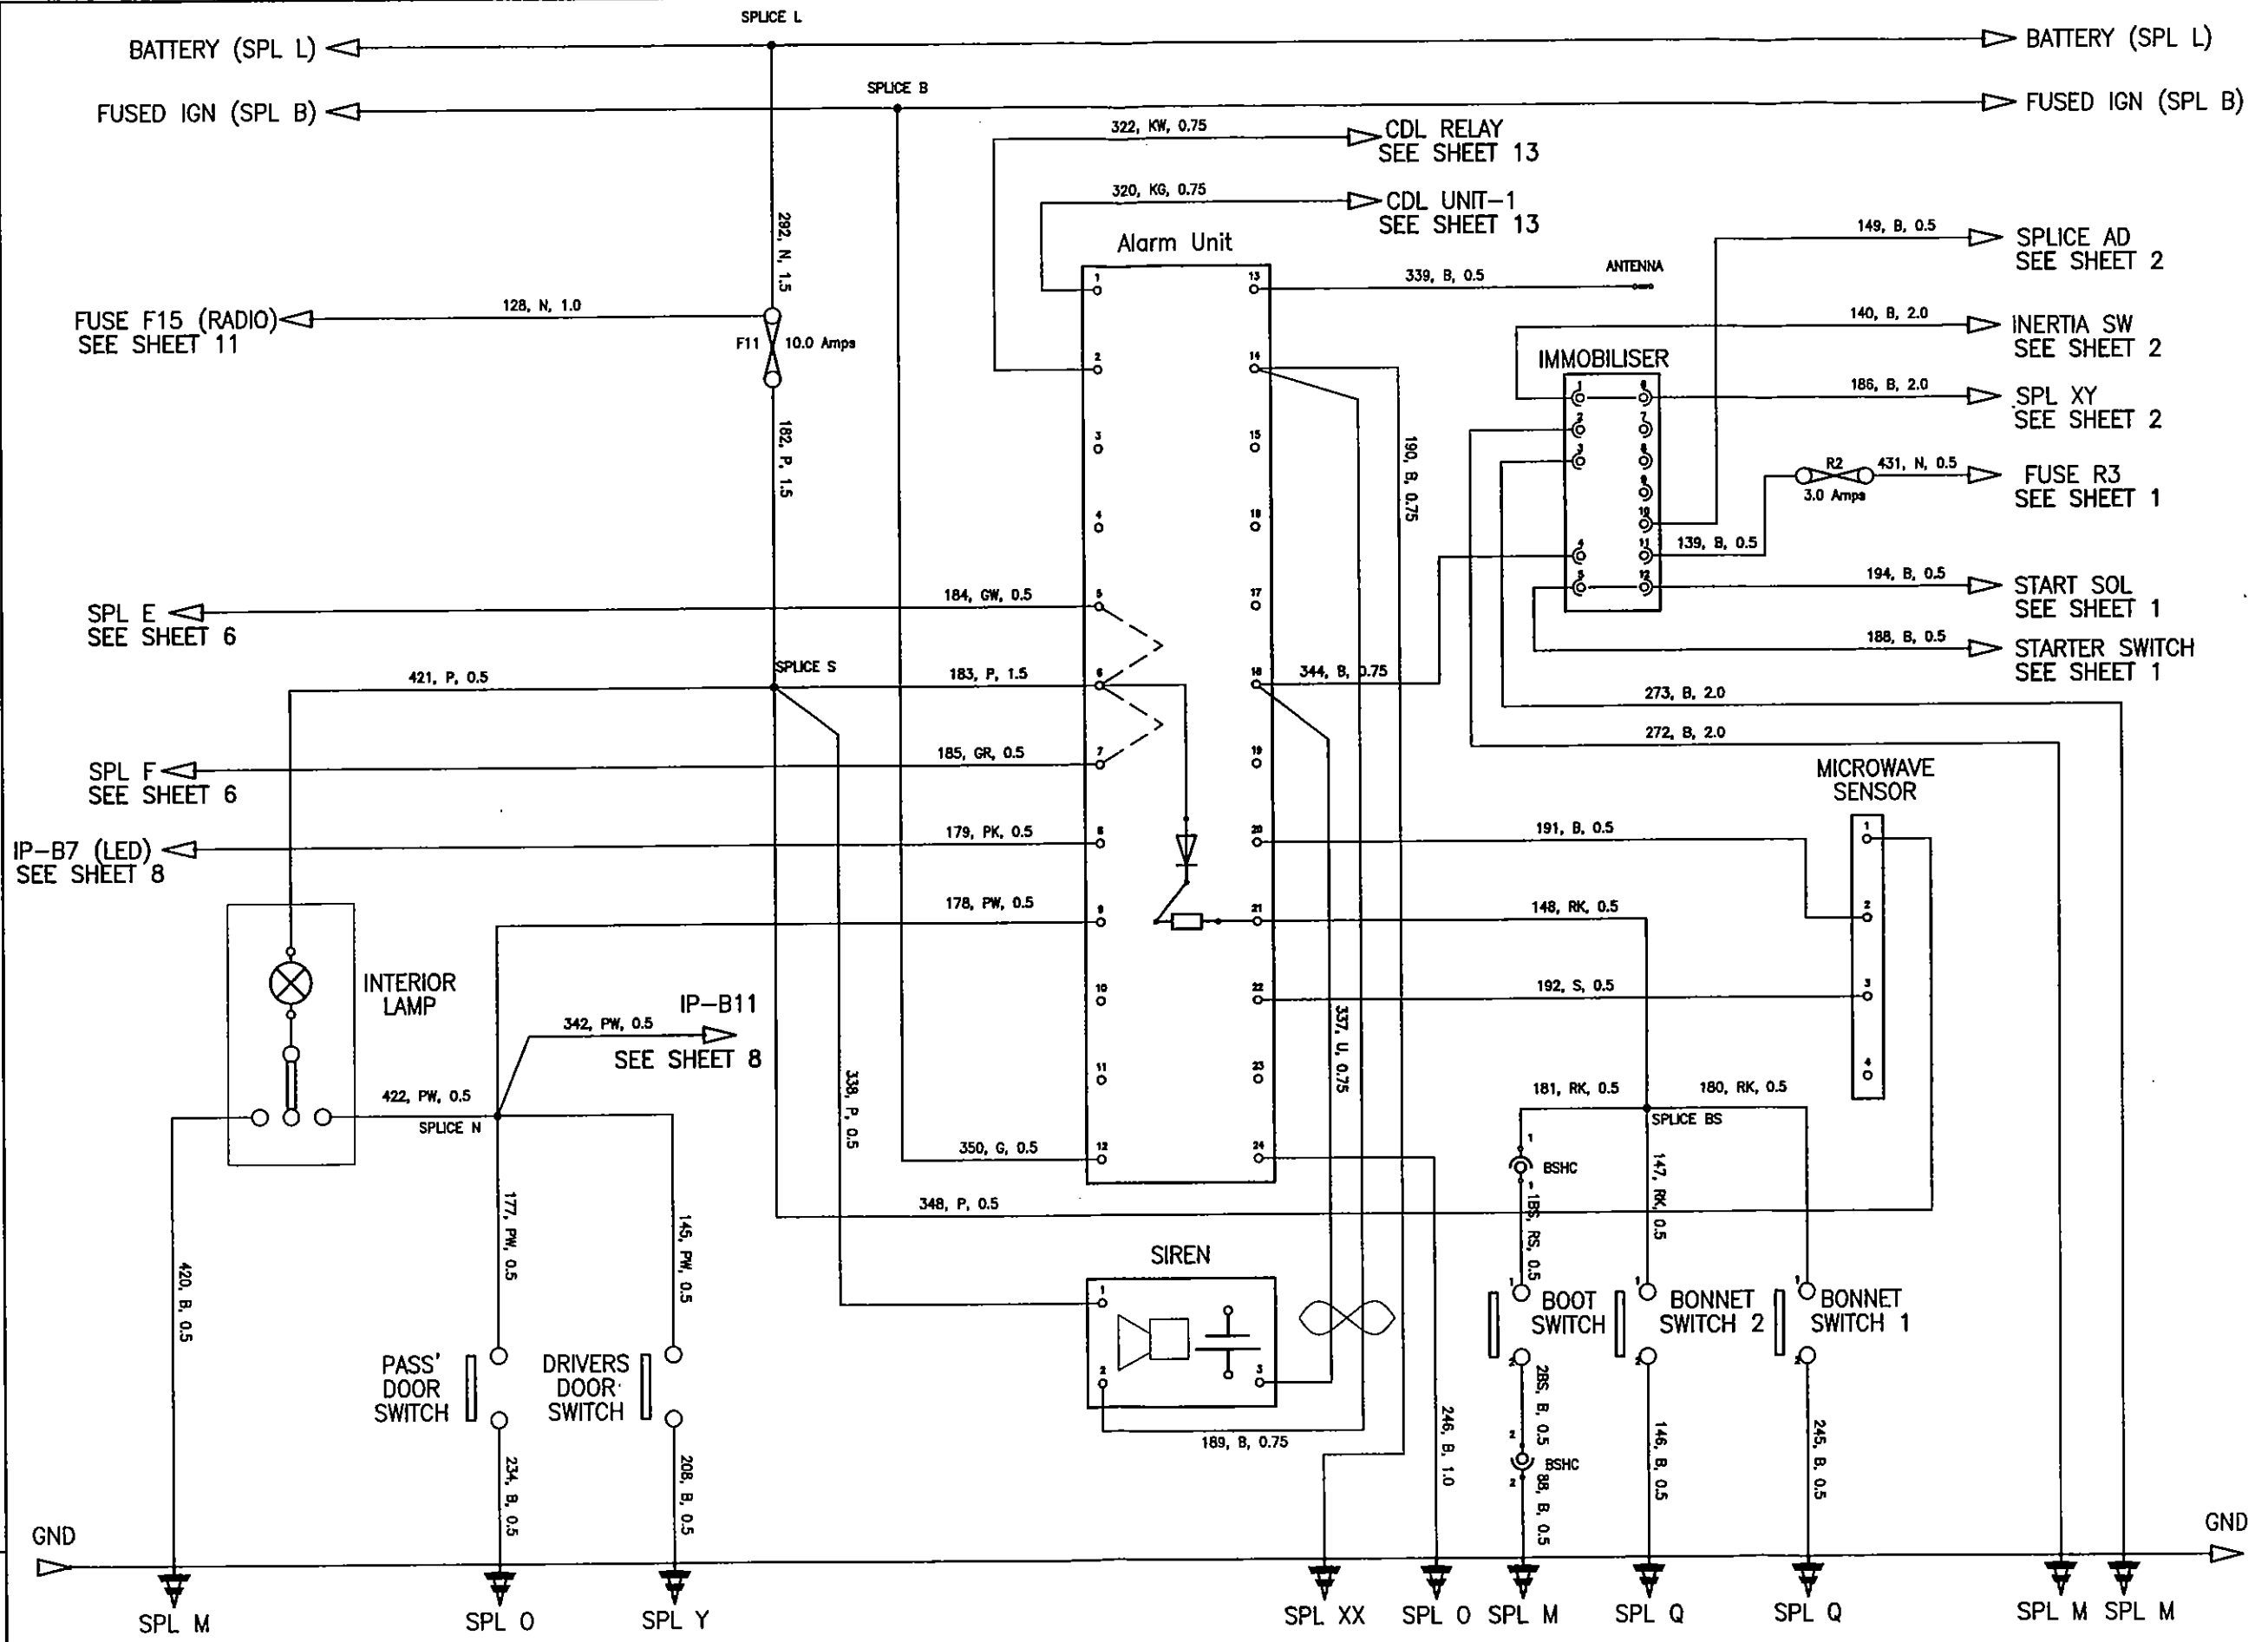

ALARM & INTERIOR LAMP

ELISE NORTH AMERICA 05MY

SHEET 4