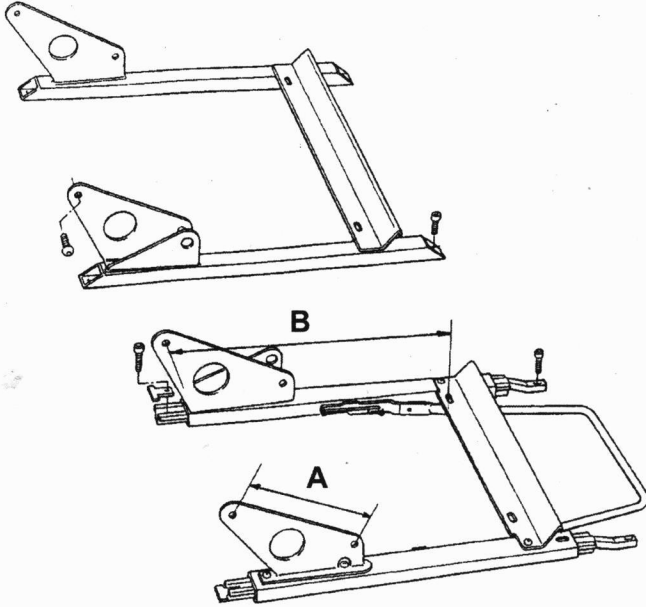

Elise Family Seat Runners & Mounting Frames

MODELS: Elise 1, Elise 2 prior to '04 MY, Exige 1 std. seat

Part No.s: RHD Seat Runner, driver = C111V0012J
 LHD Seat Runner, driver = C111V0011J
 RHD Mounting Frame, passenger = C111V0013F
 LHD Mounting Frame, passenger = C111V0014F

Dimensions 'A' = 138mm, 'B' = 308mm

MODELS: 340R, Exige 1 sports seat

Part No.s: RHD Seat Runner, driver = A340V0009J
 LHD Seat Runner, driver = A340V0010J
 RHD Mounting Frame, passenger = A340V0007F
 LHD Mounting Frame, passenger = A340V0008F

Dimensions 'A' = 138mm, 'B' = 308mm

MODELS: Elise 2 '04 MY to VIN: 72400, Exige 2 std. seat prior to VIN: 82395, 111R prior to VIN: 32403, Exige 2 sports, prior '06 MY

Part No.s: RHD Seat Runner, driver = C116U0068F
 LHD Seat Runner, driver = C116U0067F
 RHD Mounting Frame, passenger = A122U0068F
 LHD Mounting Frame, passenger = A122U0067F

Dimensions 'A' = 138mm, 'E' = 293mm