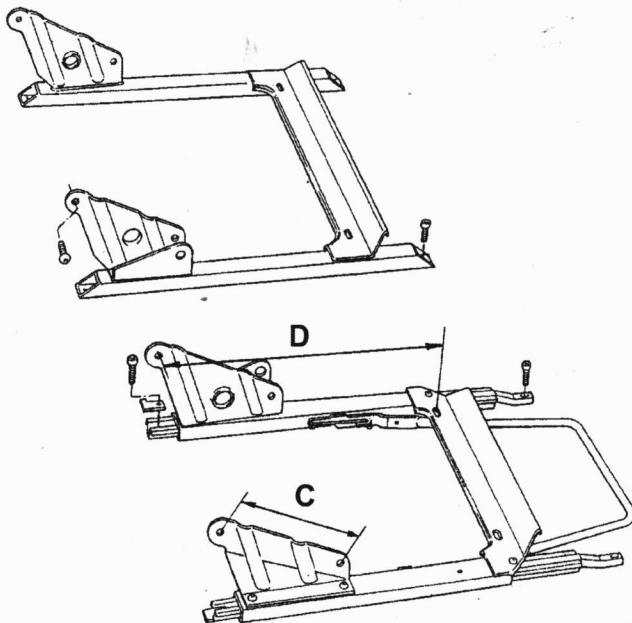

Dimensions 'A' = 138mm, 'B' = 308mm

MODELS: 340R, Exige 1 sports seat

Part No.s: RHD Seat Runner, driver = A340V0009J
 LHD Seat Runner, driver = A340V0010J
 RHD Mounting Frame, passenger = A340V0007F
 LHD Mounting Frame, passenger = A340V0008F

Dimensions 'A' = 138mm, 'B' = 308mm

MODELS: Elise 2 '04 MY to VIN: 72400, Exige 2 std. seat prior to VIN: 82395, 111R prior to VIN: 32403, Exige 2 sports, prior '06 MY

Part No.s: RHD Seat Runner, driver = C116U0068F
 LHD Seat Runner, driver = C116U0067F
 RHD Mounting Frame, passenger = A122U0068F
 LHD Mounting Frame, passenger = A122U0067F

Dimensions 'C' = 144mm, 'D' = 299mm

MODELS: Elise 2 VIN: 72400 on., 111R VIN: 32403 on., Exige 2 std. seat, VIN: 82395 on, Elise fed., Exige '06 MY sports, Exige fed. all

Part No.s: RHD Seat Runner, driver = C120B0135F
 LHD Seat Runner, driver = C120B0136F
 RHD Mounting Frame, passenger = C120U0006F
 LHD Mounting Frame, passenger = C120U0005F

Dimensions 'A' = 138mm, 'E' = 293mm