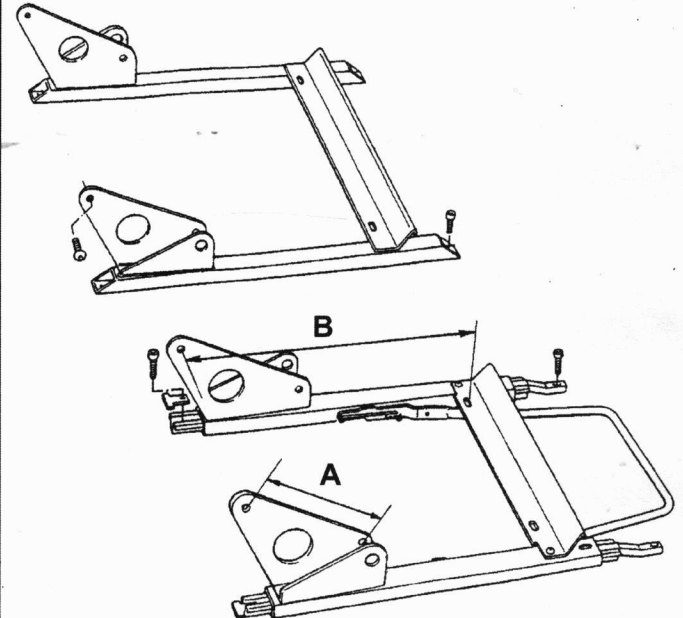

Elise Family Seat Runners & Mounting Frames

MODELS: Elise 1, Elise 2 prior to '04 MY, Exige 1 std. seat

Part No.s: RHD Seat Runner, driver = C111V0012J
 LHD Seat Runner, driver = C111V0011J
 RHD Mounting Frame, passenger = C111V0013F
 LHD Mounting Frame, passenger = C111V0014F

Dimensions 'A' = 138mm, 'B' = 308mm

MODELS: 340R, Exige 1 sports seat

Part No.s: RHD Seat Runner, driver = A340V0009J
 LHD Seat Runner, driver = A340V0010J
 RHD Mounting Frame, passenger = A340V0007F
 LHD Mounting Frame, passenger = A340V0008F

Dimensions 'A' = 138mm, 'B' = 308mm

MODELS: Elise 2 '04 MY to VIN: 72400, Exige 2 std. seat prior to VIN: 82395, 111R prior to VIN: 32403, Exige 2 sports, prior '06 MY

Part No.s: RHD Seat Runner, driver = C116U0068F
 LHD Seat Runner, driver = C116U0067F
 RHD Mounting Frame, passenger = A122U0068F
 LHD Mounting Frame, passenger = A122U0067F

Dimensions 'A' = 138mm, 'E' = 293mm